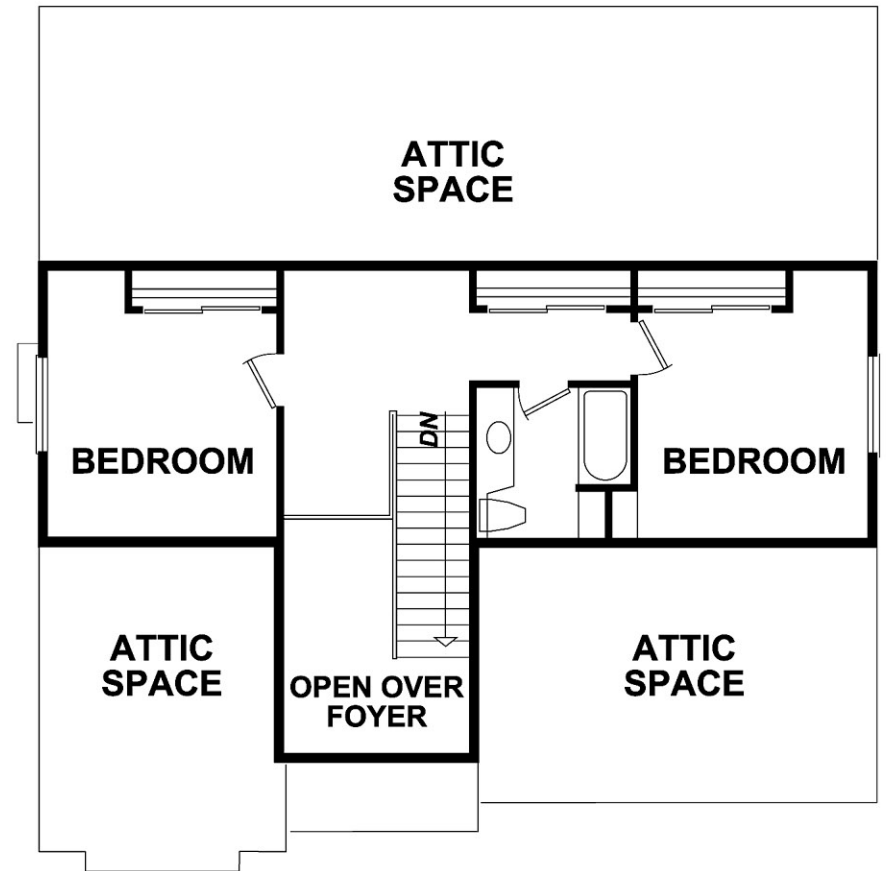

MAIN FLOOR AND GARAGE
1163 SQ FT

UPPER FLOOR
609 SQ FT

LOT 09

proudly crafted by
Caporale Construction